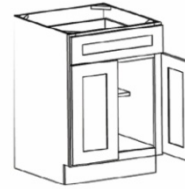

3VDB12
3VDB15
3VDB18
3VDB21

Vanity Sink Base Cabinet with 1 Dummy Drawer, 2 Doors