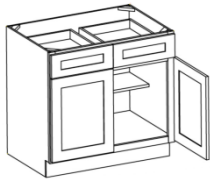

B09
B12
B15
B18
B21

Base Cabinet with 1 Drawer, 2 Doors, 1 Adjustable Shelf

B24
B27
B30

Base Cabinet with 2 Drawers, 2 Doors, 1 Adjustable Shelf

B33
B36

Base Cabinet with 3 Drawers

DB12-3
DB15-3
DB18-3
DB21-3
DB24-3
DB27-3
DB30-3
DB33-3
DB36-3

Sink Base Cabinet with 1 Dummy Drawer, 2 Doors

SB30

Sink Base Cabinet with 2 Dummy Drawers, 2 Doors

SB33
SB36
SB42

Trash Can Roll Out Tray with 2 cans.

Fits B18 and B21

TCR2 1-2

Note: Includes 2 Plastic cans.

Lazy Susan Base Cabinet with 2 Full Height Folding Doors

LS3309

LS3612

LS3612S

Note: only comes with shelves

Base Diagonal Cabinet with 1 Door, 1 Adjustable Shelf

BDCF36

BDCF39