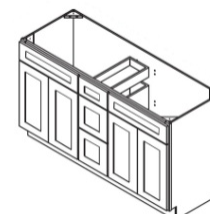

VDDB48
VDDB60

Vanity Sink Base with 3 Middle Drawers, 2 Sink Bases