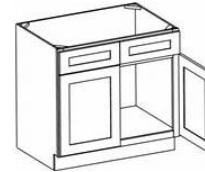

VSDB24
VSDB30

Vanity Sink Base Cabinet with 2 Dummy Drawer, 2 Doors